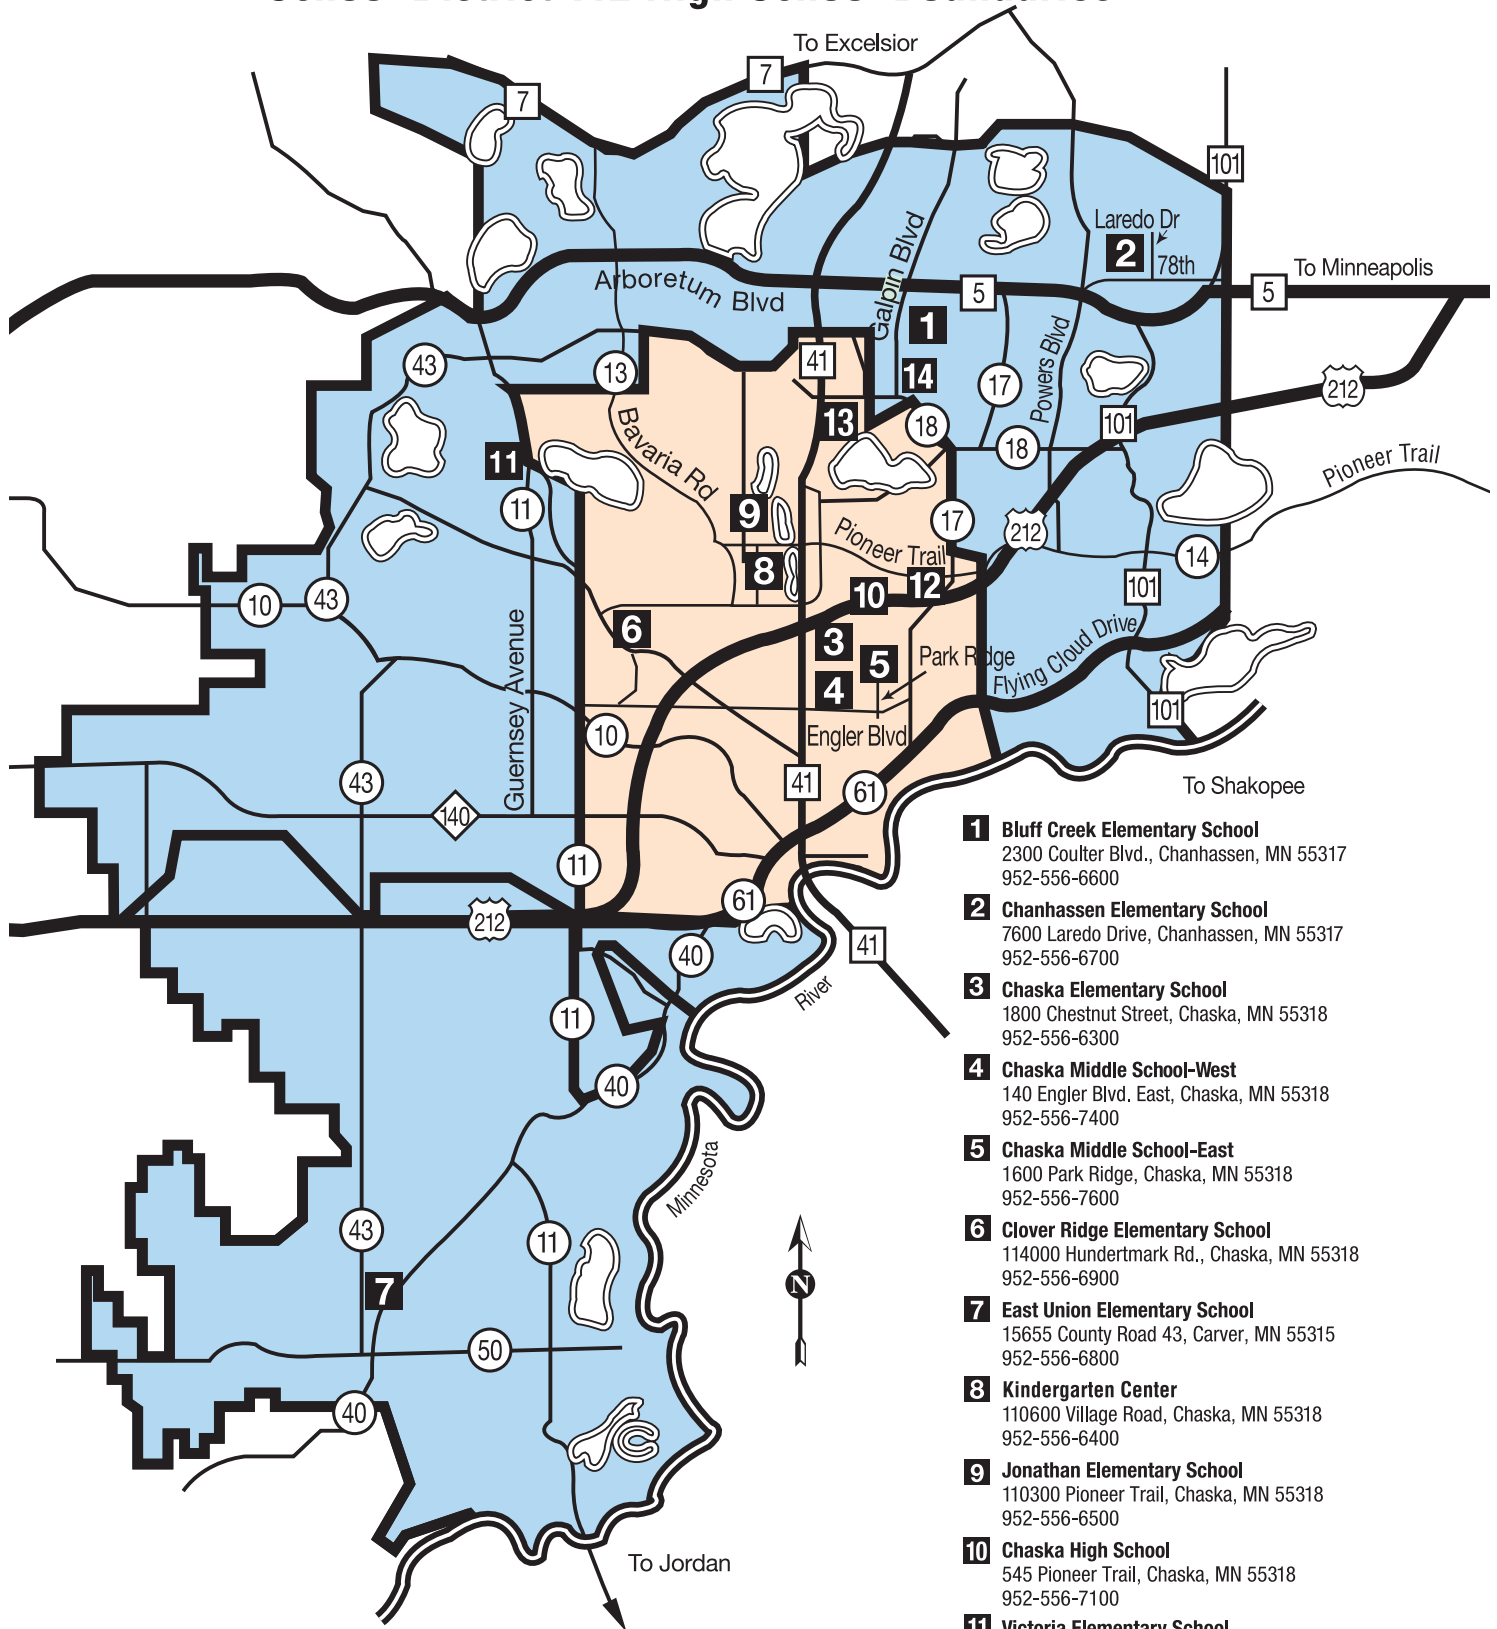

School District 112 High School Boundaries

- Chaska High School
- Chanhassen High School

- 1 Bluff Creek Elementary School**
2300 Coulter Blvd., Chanhassen, MN 55317
952-556-6600
- 2 Chanhassen Elementary School**
7600 Laredo Drive, Chanhassen, MN 55317
952-556-6700
- 3 Chaska Elementary School**
1800 Chestnut Street, Chaska, MN 55318
952-556-6300
- 4 Chaska Middle School-West**
140 Engler Blvd. East, Chaska, MN 55318
952-556-7400
- 5 Chaska Middle School-East**
1600 Park Ridge, Chaska, MN 55318
952-556-7600
- 6 Clover Ridge Elementary School**
114000 Hundertmark Rd., Chaska, MN 55318
952-556-6900
- 7 East Union Elementary School**
15655 County Road 43, Carver, MN 55315
952-556-6800
- 8 Kindergarten Center**
110600 Village Road, Chaska, MN 55318
952-556-6400
- 9 Jonathan Elementary School**
110300 Pioneer Trail, Chaska, MN 55318
952-556-6500
- 10 Chaska High School**
545 Pioneer Trail, Chaska, MN 55318
952-556-7100
- 11 Victoria Elementary School**
9300 Red Fox Drive, Victoria, MN 55386
952-556-3000
- 12 Pioneer Ridge Middle School**
1085 Pioneer Trail East, Chaska, MN 55318
952-556-7800
- 13 District 112 Education Center**
11 Peavey Road, Chaska, MN 55318
952-556-6100
- 14 Chanhassen High School**
2200 Lyman Blvd., Chanhassen, MN 55317
952-556-3500